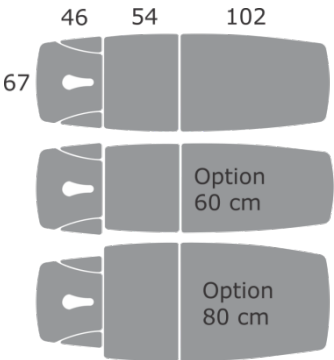

Ordering data

125 054 Trioflex Luxe incl. peripheral switch and cushion heating

Specifications

Length x width:	± 202 x 67cm
Height adjustment:	± 45 – 95 cm
Weight:	± 104 kg
Max. lifting capacity:	200 kg
Electric motor:	6.000 N
Cushion temperature:	35 or 38 °C
Power supply:	100 – 240 VAC, 50-60 Hz
Current consumption:	3,0 A
Insulation class:	II
Moister resistance:	IP 21
Classification:	I
Conformity:	IEC/EN 60601-1 IEC/EN 60601-2 CAN/CSA C22.2 No. 601.1 MDD 93/42/EEC
Guarantee:	3 years (upholstery 1 year)

Gymna Stability Profile

Gymna cushion heating inside

Trioflex Luxe

Functionality/dimensions

Cushion colours

Style

Fashion