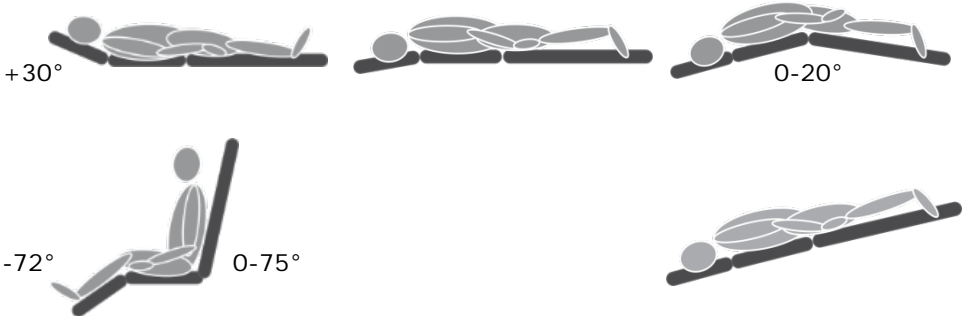

Ordering data

125 044 Trioplus Luxe incl. peripheral switch and cushion heating

Specifications

Length x width:	± 202 x 67cm
Height adjustment:	± 45 – 95 cm
Weight:	± 101 kg
Max. lifting capacity:	200 kg
Electric motor:	6.000 N
Cushion temperature:	35 or 38 °C
Power supply:	100 – 240 VAC, 50-60 Hz
Current consumption:	3,0 A
Insulation class:	II
Moister resistance:	IP 21
Classification:	I
Conformity:	IEC/EN 60601-1 IEC/EN 60601-2 CAN/CSA C22.2 No. 601.1 MDD 93/42/EEC
CE 	
Guarantee:	3 years (upholstery 1 year)

Gymna Stability Profile

Gymna cushion heating inside

Trioplus Luxe

Functionality/dimensions

Cushion colours

Style

- 
Pacific
- 
Carbon
- 
Chrome
- 
Ivory
- 
Sahara
- 
Marble
- 
Havana
- 
Terracotta

Fashion