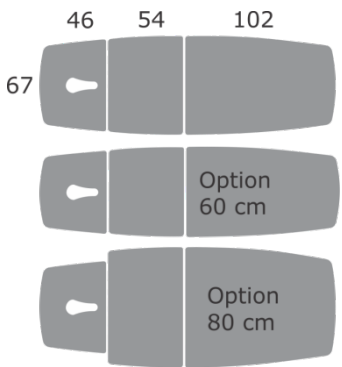

Ordering data

125 044 Trioplus Luxe incl. peripheral switch and cushion heating

Specifications

Length x width:	± 202 x 67cm
Height adjustment:	± 45 – 95 cm
Weight:	± 101 kg
Max. lifting capacity:	200 kg
Electric motor:	6.000 N
Cushion temperature:	35 or 38 °C
Power supply:	100 – 240 VAC, 50-60 Hz
Current consumption:	3,0 A
Insulation class:	II
Moister resistance:	IP 21
Classification:	I
Conformity:	IEC/EN 60601-1 IEC/EN 60601-2 CAN/CSA C22.2 No. 601.1 MDD 93/42/EEC
CE 	
Guarantee:	3 years (upholstery 1 year)

Gymna Stability Profile

Gymna cushion heating inside

Trioplus Luxe

Functionality/dimensions

Cushion colours

Style

- 
Pacific
- 
Carbon
- 
Chrome
- 
Ivory
- 
Sahara
- 
Marble
- 
Havana
- 
Terracotta

Fashion