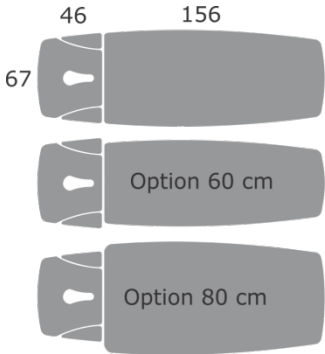

Ordering data

125 034 Duoflex Luxe incl. peripheral switch and cushion heating

Specifications

Length x width:	± 202 x 67cm
Height adjustment:	± 45 – 95 cm
Weight:	± 84 kg
Max. lifting capacity:	200 kg
Electric motor:	6.000 N
Cushion temperature:	35 or 38 °C
Power supply:	100 – 240 VAC, 50-60 Hz
Current consumption:	3,0 A
Insulation class:	II
Moister resistance:	IP 21
Classification:	I
Conformity:	IEC/EN 60601-1 IEC/EN 60601-2 CAN/CSA C22.2 No. 601.1 MDD 93/42/EEC
Guarantee:	3 years (upholstery 1 year)

Gymna Stability Profile

Gymna cushion heating inside

Duoflex Luxe

Functionality/dimensions

Cushion colours

Style

Fashion