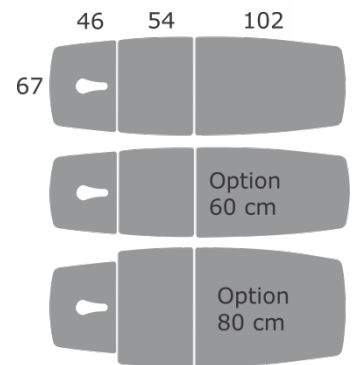

Accessories

- 122 405 Paper roll holder, for undercarriage
 337 018 Paper rolls (per 12 pieces)
 121 409 Extra footswitch for height adjustment
 125 652 Hand switch for height adjustment
 107 819 Traction support for hips or shoulders
 121 401 Gynaecological leg support
 333 245 Traction device AutoTrac 460
 121 434 Attachment frame for AutoTrac 450/460
 332 915 Foot end protector for cushion
 xxx xxx Terry-cloth cover, stretch material (available in 9 colours 'Style')

Gymna Stability Profile

Trioplus Advanced

Functionality/dimensions

Cushion colours

Style

Fashion