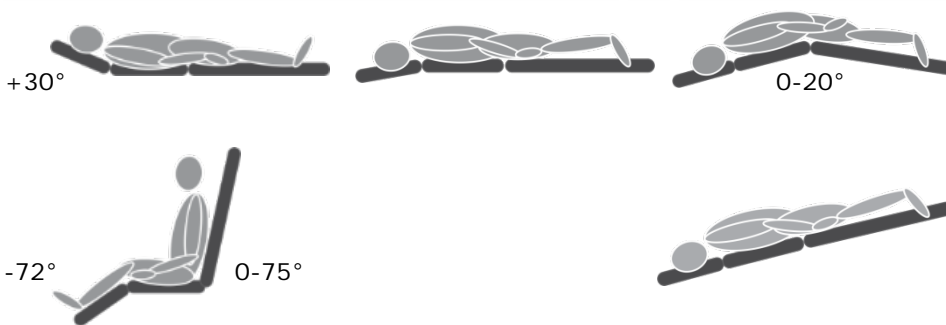

Standard features

- Three-section couch with adjustable head-, middle-, and leg section
- All sections gas spring supported
- Electric or hydraulic height adjustment
- Gymna Stability Profile (GSP)
- Cushions with 40 mm padding
- Breathing hole in head section, incl. cushion
- Central wheel-lifting mechanism with 4 casters
- Non slip feet
- Cushions in a choice of 11 colours
- Prepared for hip traction support
- Prepared for shoulder traction supports

Ordering data

- 125 041 Trioplus Advanced peripheral switch
 125 042 Trioplus Advanced foot switch
 125 043 Trioplus Advanced hydraulic

Specifications

Length x width:	± 202 x 67cm
Height adjustment:	± 45 – 95 cm
Weight:	± 97 kg
Max. lifting capacity:	200 kg
Electric motor:	6.000 N
Hydraulic pump:	10.000 N
Power supply:	100 – 240 VAC, 50-60 Hz
Current consumption:	1,5 A
Insulation class:	II
Moister resistance:	IP 21
Classification:	I
Conformity:	IEC/EN 60601-1 IEC/EN 60601-2 CAN/CSA C22.2 No. 601.1 MDD 93/42/EEC
Guarantee:	3 years (upholstery 1 year)

Optional

- 125 602 Electrical adjustable middle section
 125 610 Motorized head section (not in combination with 125 602)
 121 404 Set brackets for fastening straps
 121 402 Cushions 60 cm wide (Advanced)
 121 403 Cushions 80 cm wide (Advanced)

Gymna Stability Profile

Trioplus Advanced

Functionality/dimensions

Cushion colours

Style

Fashion